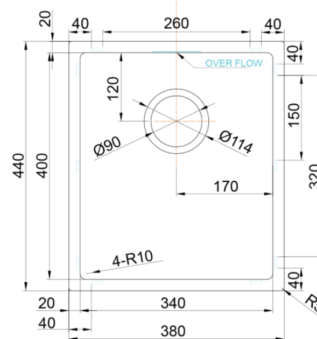

Robiq* 340 -10, Satin

Code 9641 SA

Product Overview

Overall sink size:	380mm x 440mm	
Bowl dimension:	400mm x 340mm	
Bowl radius:	10mm	
Reversible:	No	
Cut out size:	404mm x 344mm	
Min cabinet size:	400mm	
Installation:	Flushmount, Undermount	Overmount
Material:	Stainless Steel	
Material Grade:	18/10.304 Stainless Steel	

Installation measurements

Included accessories

Basketwaste & Rect. Overflow Kit, 15 L/min Rating (HCO) [NB. add 1 x 20.5904.ZZ for Arizona bowls]

Basket Waste Strainer 15 L/min Rating, Suits 5901 ZZ

HH Waste Cover Badge for Robiq Sinks (large)

Suggested accessories

Hot Mat, Stainless Steel

Colander, Stainless Steel

Chopping Board, 351 x 410mm

Sink Miracle 200ml

Robiq* Drainer Tray, 395 x 425mm