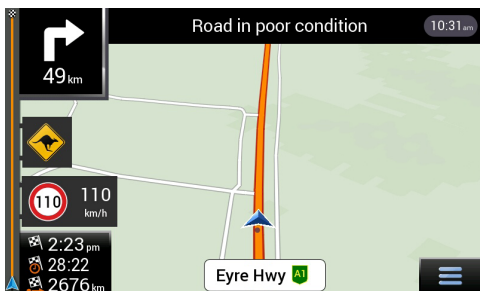

Premium Navigation Features

Features only available on Premium Navigation Packages

Advanced Road Signs#

Even while you are travelling unassisted by route guidance, the navigation will take into consideration the road ahead of you and give warnings of possible hazards.

The advanced warning system notifies you of upcoming potential hazards such as Merging, Slippery Roads, Wildlife Crossing areas, etc.