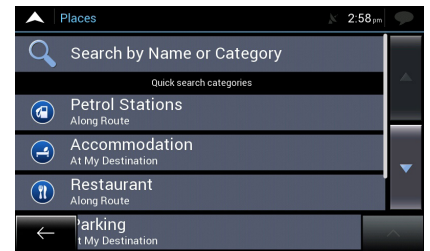

Navigation Features

Features available on Standard & Premium Navigation Packages

Enhanced Junction View

An impressive feature of the NextGen Navigation platform is the Enhanced Junction View which provides the driver with a realistic image of the upcoming intersection. This makes it a lot easier to navigate through intersections and exits you're unfamiliar with.

Safety Cameras, School Zones & Lane Assist

For added safety, you can choose to receive audio and/or visual warnings of Speed Limits and upcoming School Zones & Safety Cameras.

The Lane Assist feature shows you in advance which lane(s) to be in, helping you avoid last-minute, potentially dangerous manoeuvres.

"Points of Interest" Database

You now have access to the extensive "Points of Interest" (POI) database. Making it easy to find Petrol Stations, Emergency Services, ATMs, Restaurants and more.

You can search in a specific town or suburb, around your current location, along your route or close to your destination.