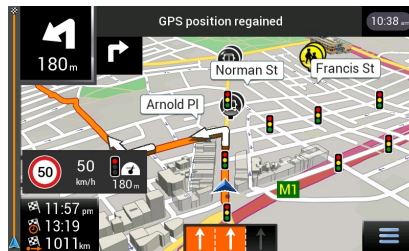

Advanced ICE Navigation Package Comparison

	Standard	Premium
Software Platform	iGO primo NextGen	iGO primo NextGen
Map Provider	TomTom	Here
Countries	Australia & New Zealand	Australia & New Zealand
Complimentary Map Period	12 Months*	12 Months*
Points of Interest	TomTom Premium POI Database	Here Basic POI Database
Enhanced Junction View	✓	✓
Real Singpost Rendering	✓	✓
School Zones	✓	✓
Safety Cameras	✓	✓
4X4Tracks	✓	✓
Lane Assistance	✓	✓
3D Buildings & Landmarks	✓	✓
Truck/Motorhome/Caravan Navigation	X	✓
Advanced Road Signs	X	✓
Camps POI Database	X	✓
Hema 4WD Nav (+\$200)	Optional	Optional
RRP	Included	+ \$200

Navigation Features

Features available on Standard & Premium Navigation Packages

Enhanced Junction View

An impressive feature of the NextGen Navigation platform is the Enhanced Junction View which provides the driver with a realistic image of the upcoming intersection. This makes it a lot easier to navigate through intersections and exits you're unfamiliar with.

Safety Cameras, School Zones & Lane Assist

For added safety, you can choose to receive audio and/or visual warnings of Speed Limits and upcoming School Zones & Safety Cameras.

The Lane Assist feature shows you in advance which lane(s) to be in, helping you avoid last-minute, potentially dangerous manoeuvres.

"Points of Interest" Database

You now have access to the extensive "Points of Interest" (POI) database. Making it easy to find Petrol Stations, Emergency Services, ATMs, Restaurants and more.

You can search in a specific town or suburb, around your current location, along your route or close to your destination.