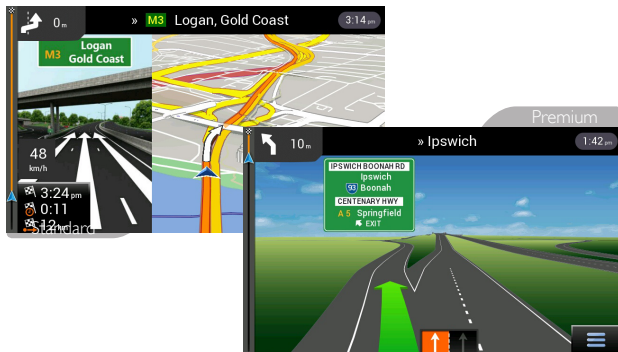

Advanced ICE Navigation Package Comparison

	Standard	Premium
Software Platform	iGO primo NextGen	iGO primo NextGen
Map Provider	TomTom	Here
Countries	Australia & New Zealand	Australia & New Zealand
Complimentary Map Period	12 Months*	12 Months*
Points of Interest	TomTom Premium POI Database	Here Basic POI Database
Enhanced Junction View	✓	✓
Real Singpost Rendering	✓	✓
School Zones	✓	✓
Safety Cameras	✓	✓
4X4Tracks	✓	✓
Lane Assistance	✓	✓
3D Buildings & Landmarks	✓	✓
Truck/Motorhome/Caravan Navigation	X	✓
Advanced Road Signs	X	✓
Camps POI Database	X	✓
Hema 4WD Nav (+\$200)	Optional	Optional
RRP	Included	+ \$200

Navigation Features

Features available on Standard & Premium Navigation Packages

Enhanced Junction View

An impressive feature of the NextGen Navigation platform is the Enhanced Junction View which provides the driver with a realistic image of the upcoming intersection. This makes it a lot easier to navigate through intersections and exits you're unfamiliar with.

Safety Cameras, School Zones & Lane Assist

For added safety, you can choose to receive audio and/or visual warnings of Speed Limits and upcoming School Zones & Safety Cameras.

The Lane Assist feature shows you in advance which lane(s) to be in, helping you avoid last-minute, potentially dangerous manoeuvres.

"Points of Interest" Database

You now have access to the extensive "Points of Interest" (POI) database. Making it easy to find Petrol Stations, Emergency Services, ATMs, Restaurants and more.

You can search in a specific town or suburb, around your current location, along your route or close to your destination.