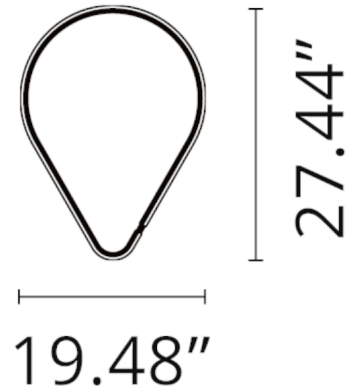

FLOS

Arrangements Drop Down - Specification Sheet by Michael Anastassiades, 2017

Mounting	Suspension
Lamp (Bulb) Description	30W LED custom 2700K CRI90 1530lm delivered
Environment	Indoor - Dry Location
Dimming	0-10V
Finish	Black
Technical and Product Description	Arrangements is a modular system of geometric light elements that can be combined in different ways, creating multiple compositions into individual chandeliers. Each unit simply attaches onto the previous one as if resting, balancing perfectly as a part of a glowing chain.

Please note that the maximum power is 190 watts. You can choose any combination with the caveat that there can only be one 'line' or 'broken line' and when you attach it, it must go at the bottom.

The ceiling canopy is available in two sizes. The first size is Max 70 watts and the second is 190 watts. The appropriate canopy is automatically configured based on your fixture design.

Electrical

Voltage	48VDC
IP Rating	IP20

Physical

Cord Length (inches)	98.42"
Construction Material	Aluminium, Silicone, Polycarbonate
Weight	1.43 lbs

● F0413030 Black

Dimensional Image

Certifications